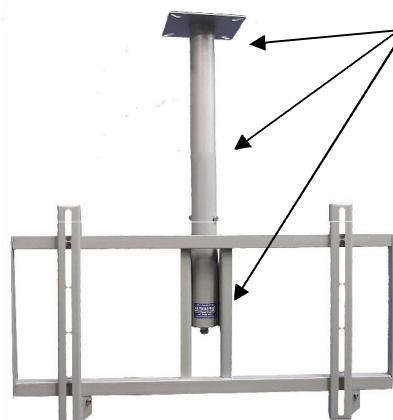

Universal Ceiling Mount (PMUCM) or Swivel (PMUSCM) Universal 60" Ceiling Mount (PMUCM60)

Pivot, extra pole length and swivel available same as for the LCDMUCM

Description

Universal plasma ceiling mount (for 32" to 50" Screens) and Universal 60" ceiling mount. Has standard drop to the centre of the plasma as per details below and cable management through centre pole. Longer poles can be ordered. Swivel ceiling mount allows 45 degrees movement left and right. Tilt up to 25 degrees.

		PMUCM	PMUCM60
Dimensions	Width	725mm	890mm
	Height	490mm	490mm
	Depth	35mm	35mm
	Pole	800mm	800mm
	Tilt	15deg	15deg
Max Hole Centres	Height	460mm	730mm
	Width	660mm	830mm
Safe Working Load		65kg	65kg
Colours Available	Silver, Black or White		
Materials Used	250 Grade Mild Steel		
Weight	3.5 kg		