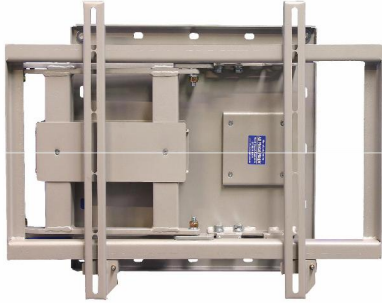

Universal Double Pivot Wall Mount to (PMUDPWM)

10

Description Universal double pivot wall mount. Pivots up to 90 degrees both left and right on two folding arms. This bracket has cable management. Suitable for 32" to 50" panels. (or within the max hole centres)

When closed, is only 95mm from the wall

At 90°, you can fit a screen 130cm long

Dimensions

Width 700mm
Height 490mm
Depth when closed 95mm

Base Plate

Height 430mm x Width 495mm

Max Hole Centres

Height 460mm
Width 660mm

Safe Working Load

57kg (through full range of movement)

Colours Available

Silver, Black or White

Materials Used

250 Grade Mild Steel

Weight

16 kg