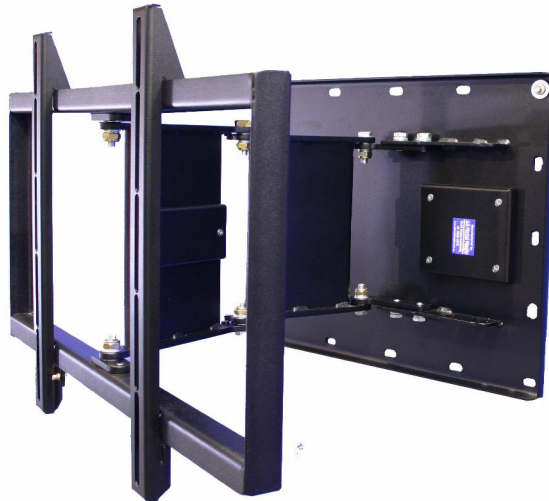

Universal Pivot Wall Mount to suit 32" - 50" (PMUPWM)

9

Description Universal plasma /LCD wall mount . Pivots up to 45 degrees left and right depending on panel size. Ideal for corner Positioning in lounge rooms to suit screens from 32" to 50". Comes complete with cable management.

Dimensions	Width	700mm
	Height	490mm
	Depth	85mm
Base Plate	Height 430mm x Width 495mm	
Max Hole Centres	Height	460mm
	Width	660mm
Safe Working Load	57kg (through full range of movement)	
Colours Available	Silver, Black or White	
Materials Used	250 Grade Mild Steel	
Weight	15 kg	